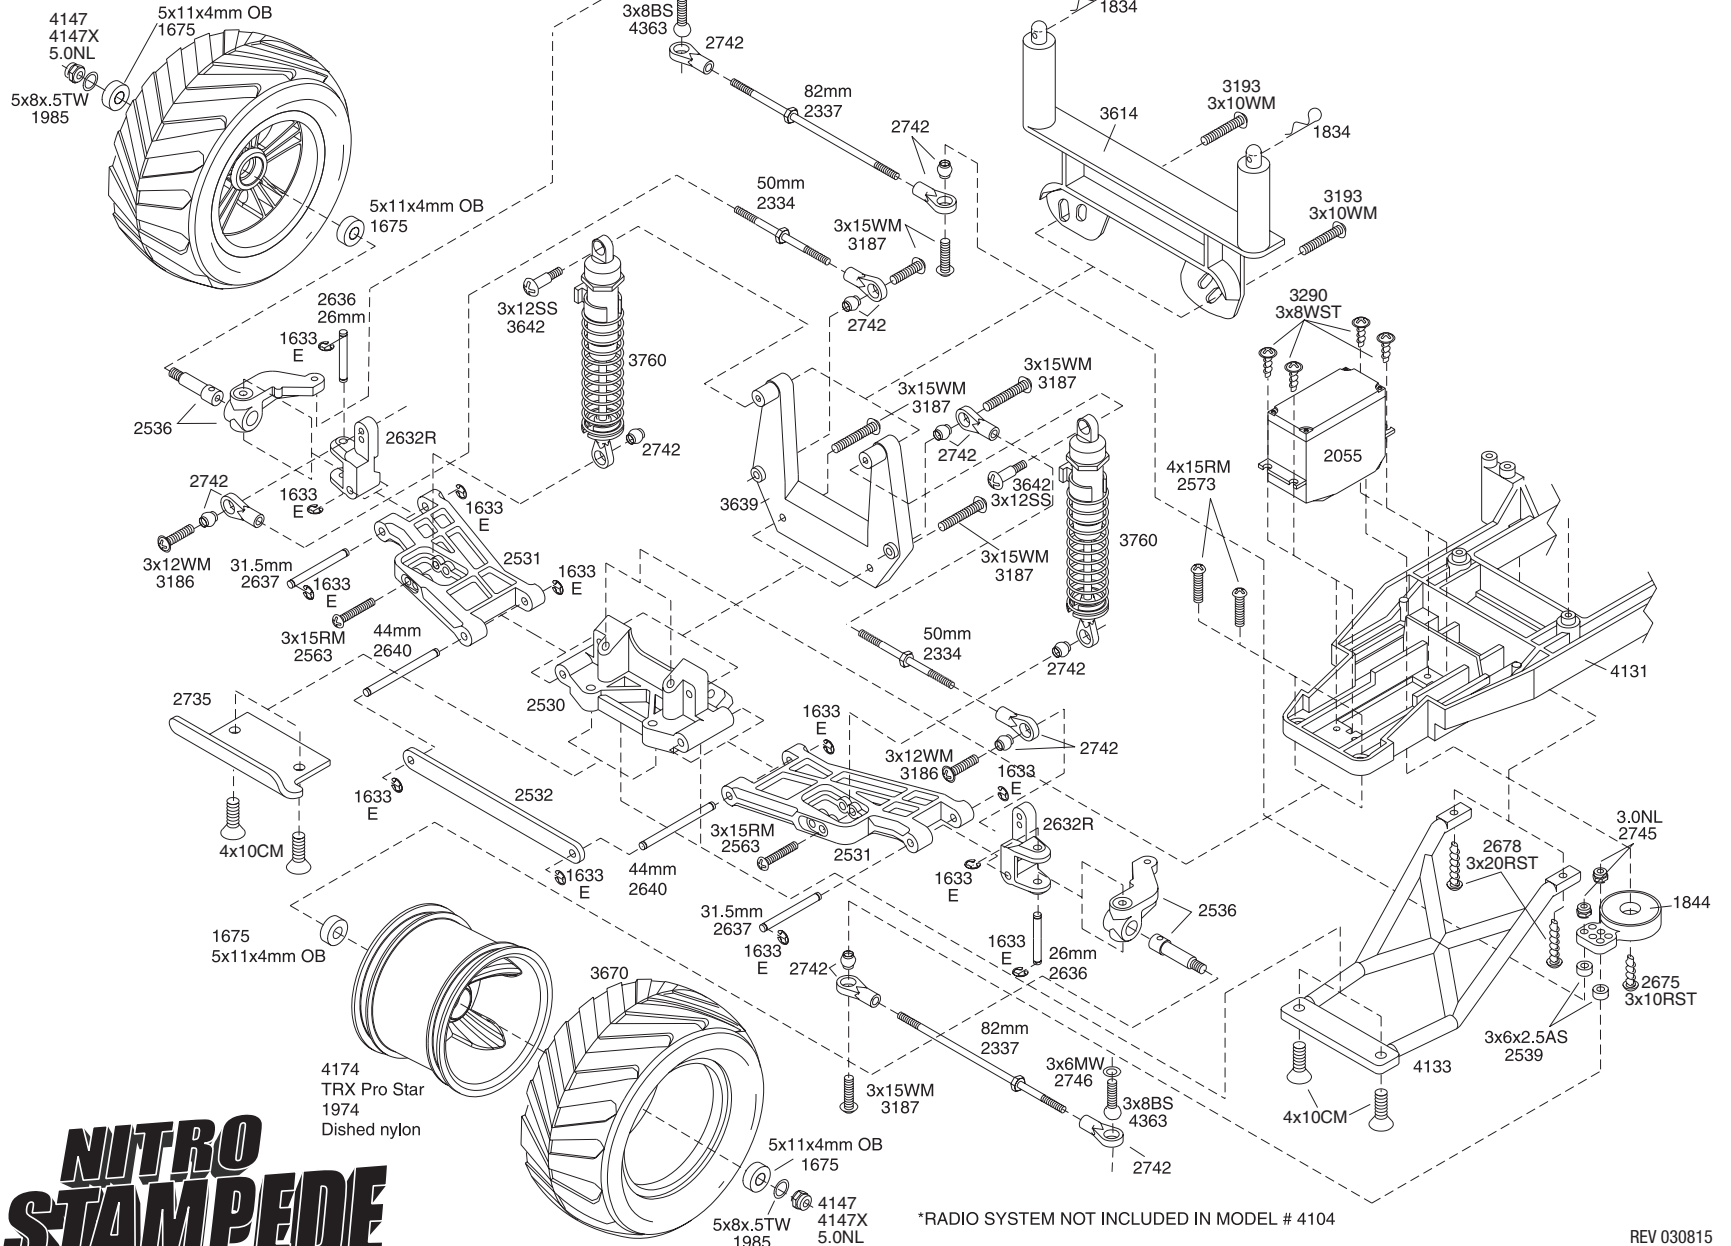

# Front Assembly

\*RADIO SYSTEM NOT INCLUDED IN MODEL # 4104

REV 030815

Specifications on this page are subject to change without notice. Every attempt has been made to ensure the accuracy of this drawing, however Traxxas cannot be held responsible for typographical or other errors.

# NITRO STAMPEDE