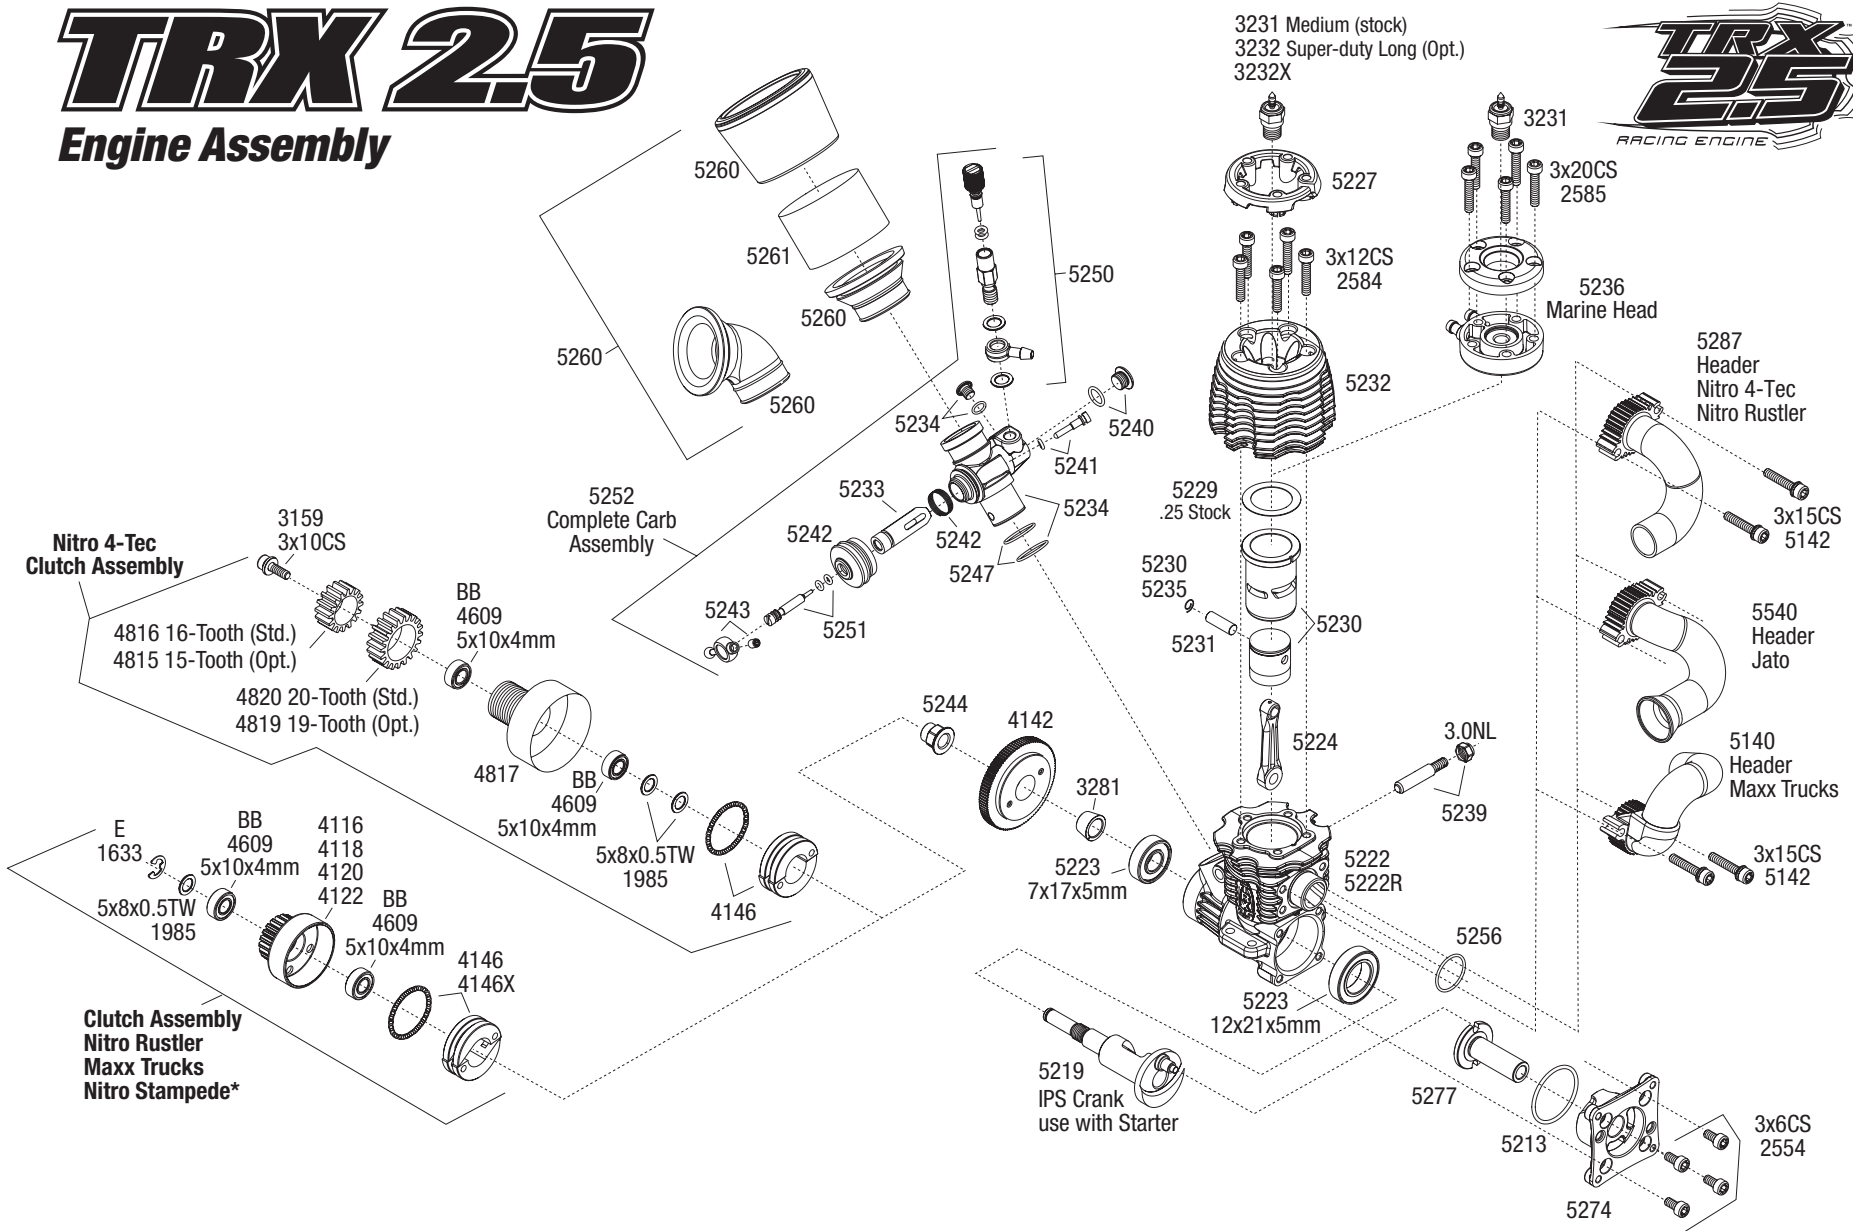

TRX 2.5

Engine Assembly

* Nitro Stampede comes equipped with Pro .15™ engine.